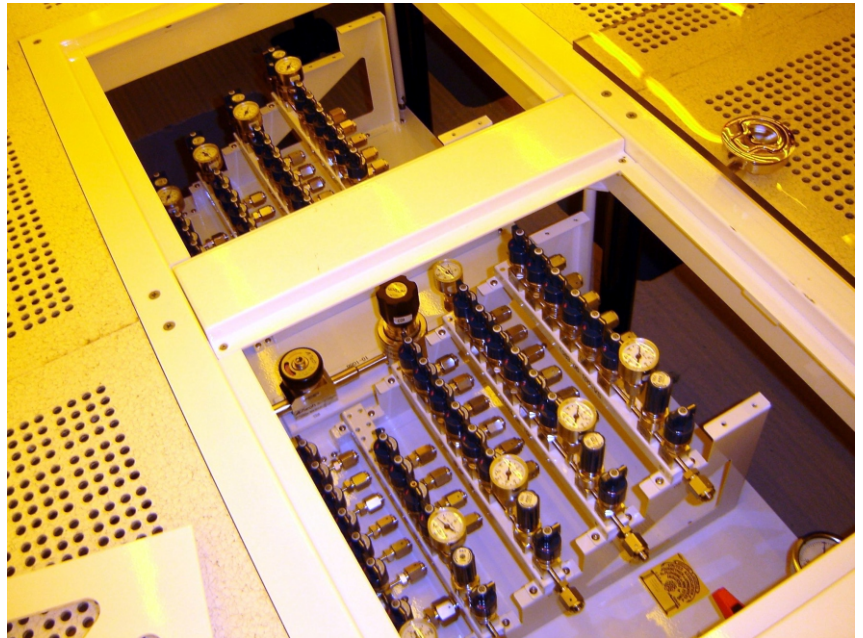

## Service Solutions Process Equipment Installation

At **Diversified Fluid Solutions**, we are experts at all types of process tool and equipment installation. Shown here is an example of our patented (Patent # 7.039.999 B2), raised access floor (RAF), drop-in gas module for a semiconductor cleanroom. We can provide hook-up needs or requirements for all utilities - electrical, mechanical, process gas, water, chemical, controls, etc.