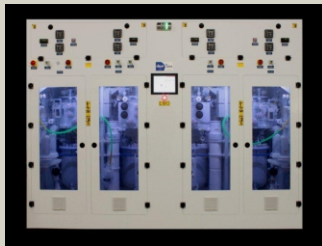

Contract Fabrication