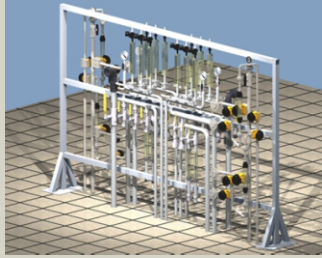

Check out our other services:

2D / 3D Design

Fluid Delivery Systems